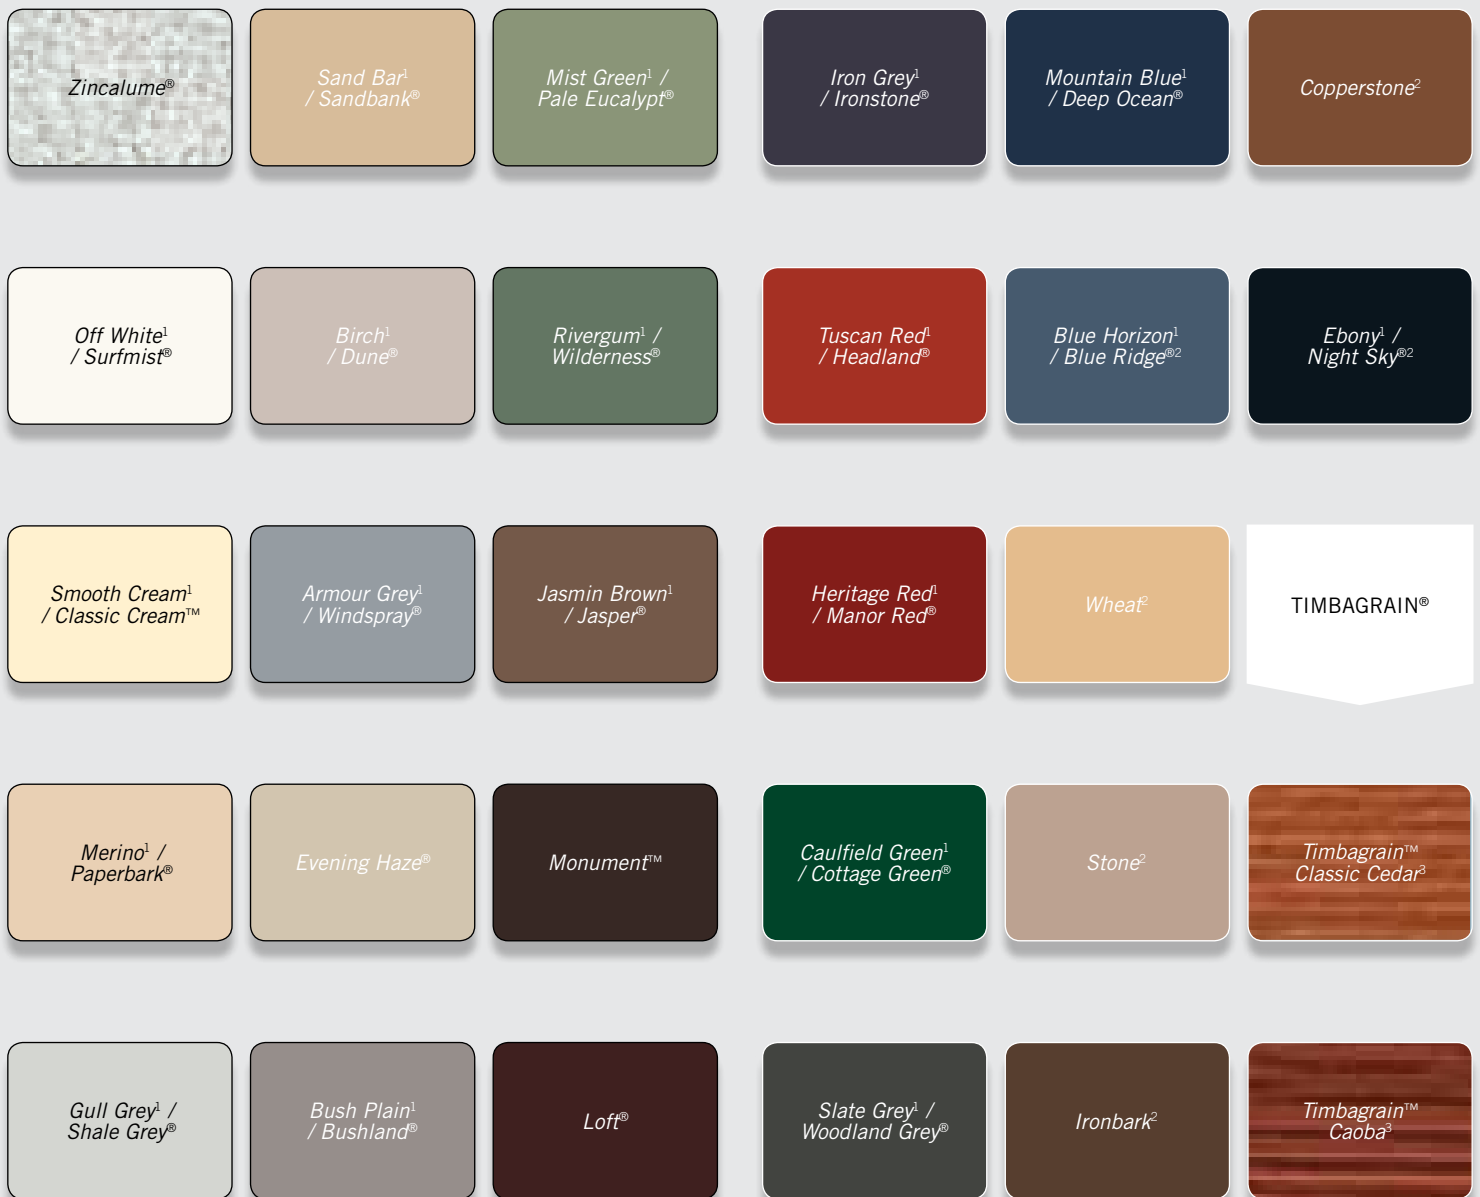

THE COLOUR PALETTE FOR  
ALL B&D COLLECTIONS

# Colour Range

The colours shown in this guide are as close to the actual colours as the printing process allows and will vary from actual.

For greater colour accuracy, B&D recommends using colour samples which are available on request.